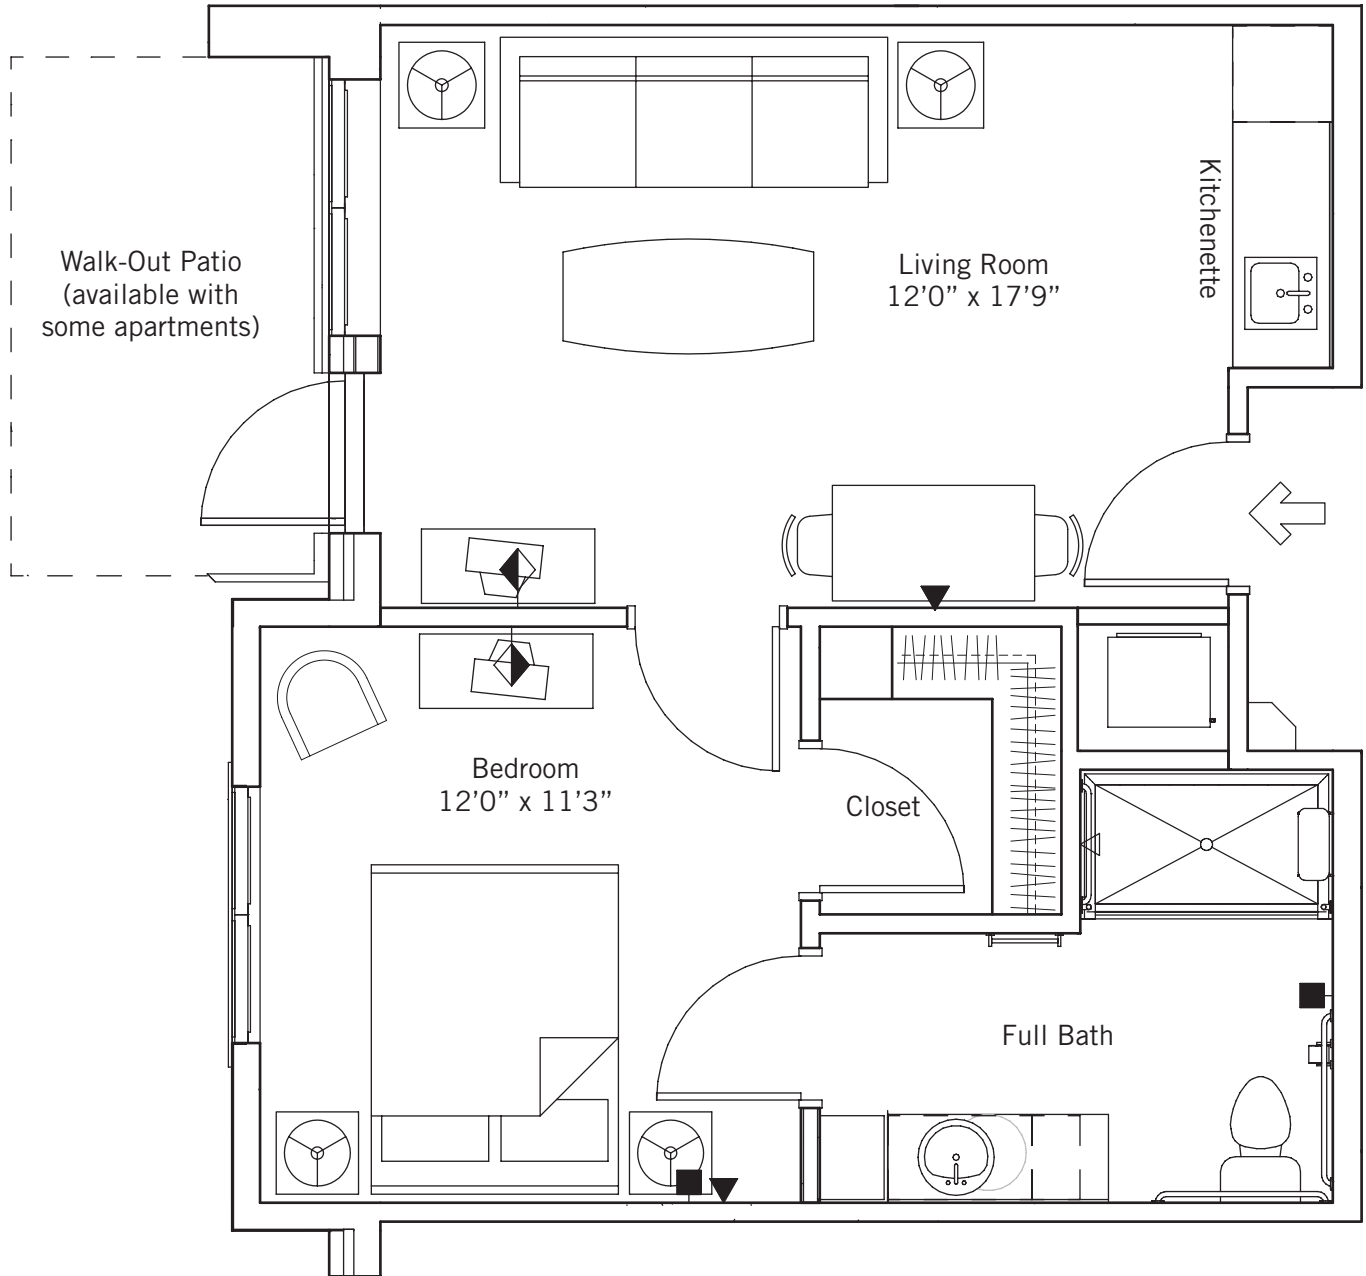

Assisted Care Studio Apartment

The Avery

444-466 sq. ft.

KEY

- Emergency Call Alarms
- ◆ Cable Television Connections
- ▲ Telephone Connections

Assisted Care One Bedroom Apartment

The Chadley

(some with patio)

527 sq. ft.

KEY

- Emergency Call Alarms
- ◆ Cable Television Connections
- ▲ Telephone Connections

Assisted Care Two Bedroom Apartment

The Willoughby

949 sq. ft.

KEY

- Emergency Call Alarms
- ◊ Cable Television Connections
- ◄ Telephone Connections