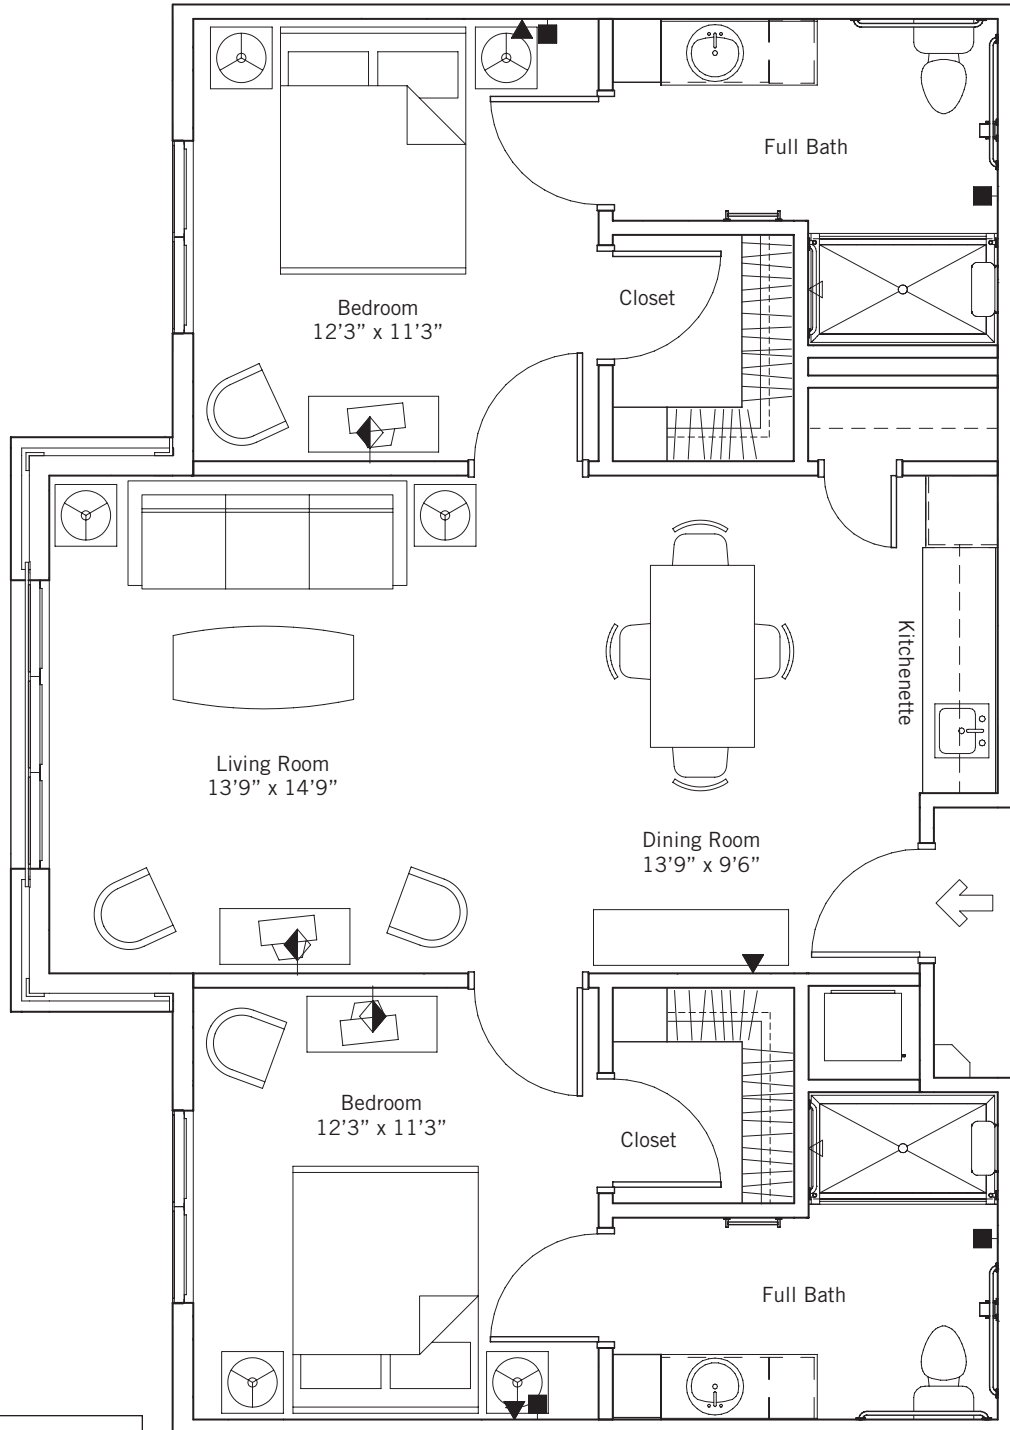

Assisted Care Studio Apartment

The Avery

444-466 sq. ft.

KEY

- Emergency Call Alarms
- ◆ Cable Television Connections
- ▲ Telephone Connections

Assisted Care One Bedroom Apartment

The Chadley

(some with patio)

527 sq. ft.

KEY

- Emergency Call Alarms
- ◆ Cable Television Connections
- ▲ Telephone Connections

Assisted Care Two Bedroom Apartment

The Willoughby

949 sq. ft.

KEY

- Emergency Call Alarms
- ◊ Cable Television Connections
- ◄ Telephone Connections