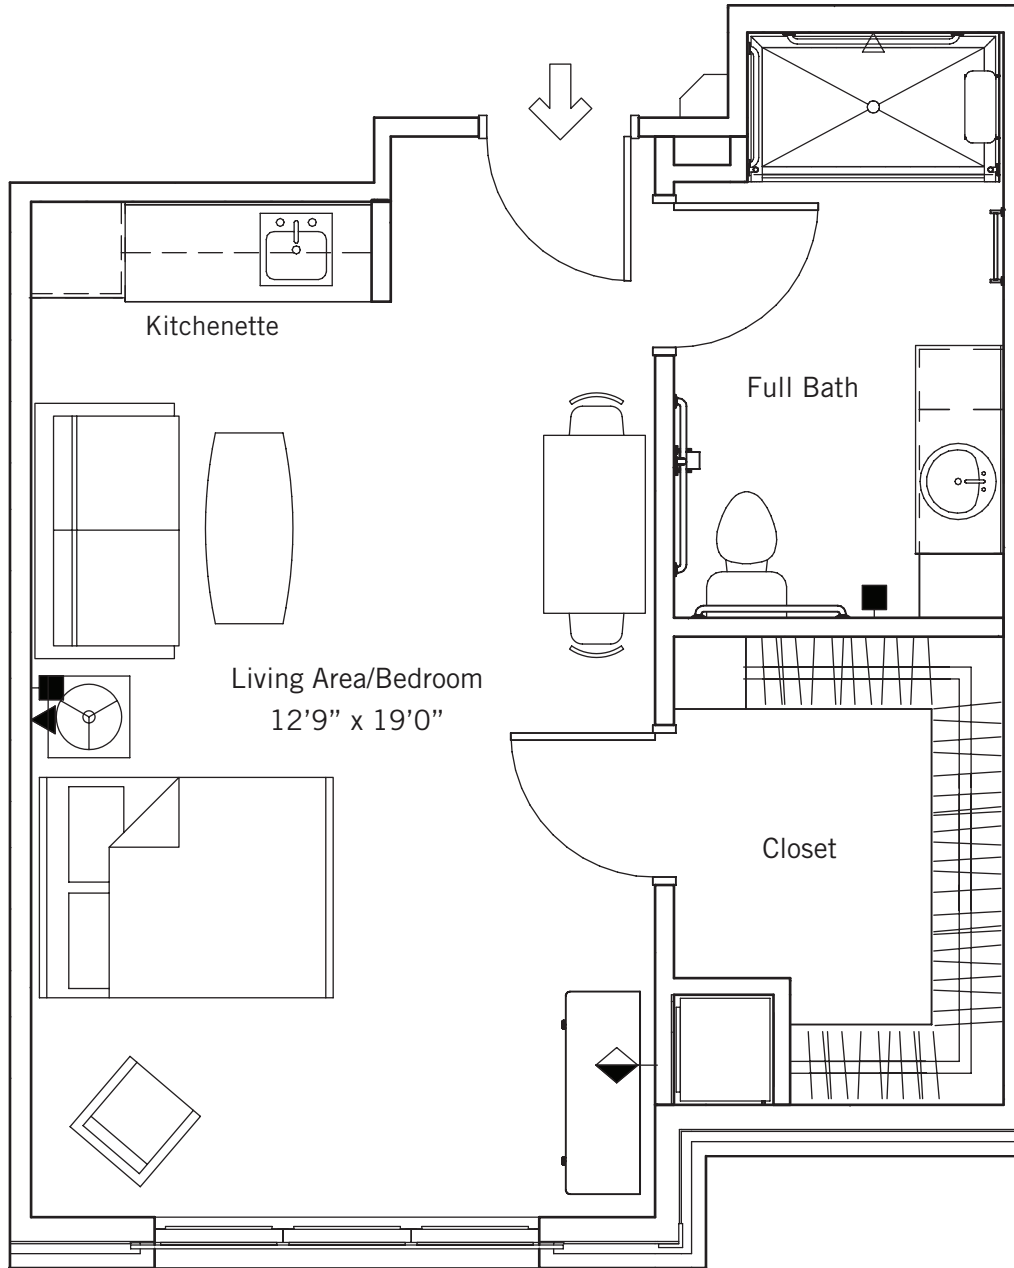

Assisted Care Studio Apartment

The Avery

444-466 sq. ft.

KEY

- Emergency Call Alarms
- ◆ Cable Television Connections
- ▲ Telephone Connections

Assisted Care One Bedroom Apartment

The Chadley

(some with patio)

527 sq. ft.

KEY

- Emergency Call Alarms
- ◆ Cable Television Connections
- ▲ Telephone Connections

Assisted Care Two Bedroom Apartment

The Willoughby

949 sq. ft.

KEY

- Emergency Call Alarms
- ◊ Cable Television Connections
- ◄ Telephone Connections